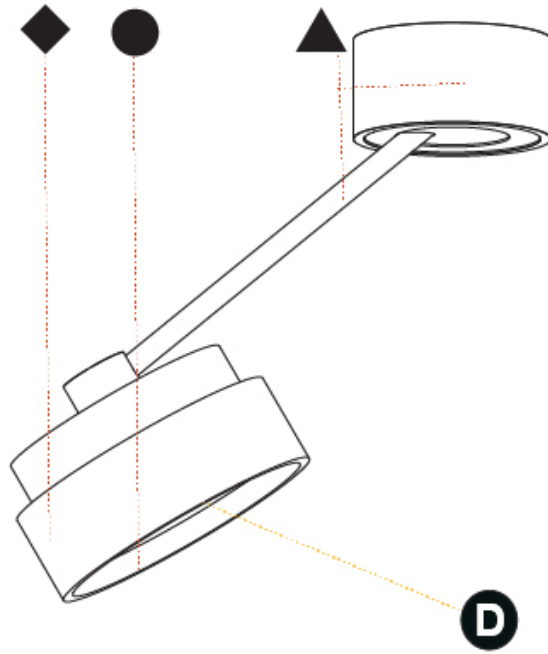

SIGN DIVA DANCER SUSPENSION

A300037-

PROJECT

TYPE

SPECIFIER

QUANTITY

DATE

A