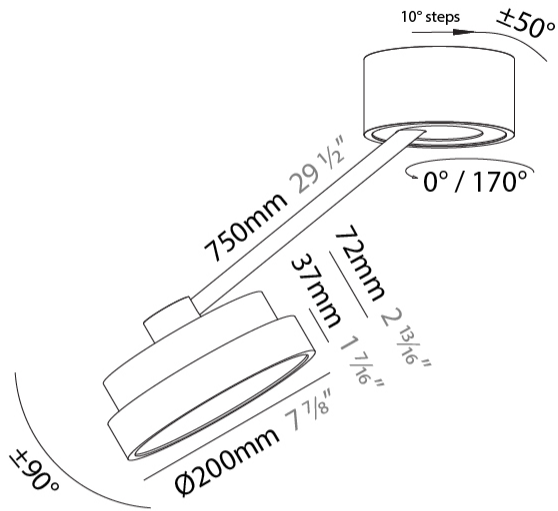

GENERAL

Series: Sign Diva Dancer
Subseries: Sign Diva Dancer
Partner: Prolicht
Division: Architectural
Installation: Suspension
Product Type: Pendant
Mounting Location: Ceiling
Light Distribution: Adjustable

PHYSICAL

Shape: Round
Diameter (mm): 200
Diameter (in): 7 7/8
Height (mm): 72
Height (in): 2 13/16
Max. Overall Height (mm): 870
Max. Overall Height (in): 34 1/4
Extension (mm): 750
Extension (in): 29 1/2
Weight (kg): 1.999
Weight (lbs): 4.407
Diffuser: PMMA - Opal / Micro-Prism / Sparkling Secret / Vintage Industrial
Fixture Finish: SSR / BKV / CWI / CRY / HAB / UFT / ITA / RUA / FTG / MYG / LOD / PUS / FRO / FUP / KIA / POP / BLS / SPG / MEY / GOH / CHC / COM / ABZ / JAG / OBR / MOS / ROR
Fixture Material: PMMA / Extruded Aluminum / Steel

ELECTRICAL

Lamp Type: LED (Zhaga Standard)
Input Wattage (W): 10
Dimming: Tri-Mode (Non-Dimming and Phase Dimming (120Vac only) and 0-10V Dimming)
Driver Included: Yes
Driver Location: Integrated
Driver Type: Constant Current - Universal
Driver Class: Class 2
Input Voltage (V): 120 - 277
Constant Current (MA): 350

LED

Color Temperature (*K): 2700 / 3000 / 3500 / 4000
Max. Delivered Lumen (lm): 776 / 830 / 837 / 854
Nominal Lumen (lm): 1280 / 1370 / 1382 / 1410
CRI: >90 CRI
Lamp Life (hrs): 50000

OPTICAL

Adjustability: Rotational Canopy 170°; Tilting Canopy ±50°; Tilting Head ±90°

RATINGS AND CERTIFICATIONS

Certified By: Certified for North American Standards
IP rating: IP20